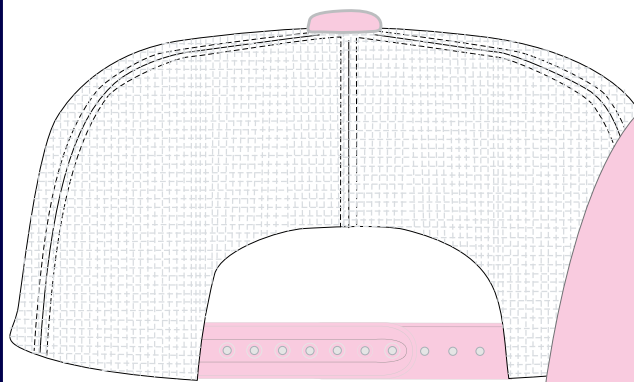

**THIS LAYOUT PROVIDED BY: Destroyer Promotional Products, LLC**

**STYLE: DESTROYER / COSMO**

**DETAILS:**

Material: Cotton Twill and Nylon Mesh  
Closure: Adj. Plastic Strap  
Construction: Constructed  
Crown: Front two panels Pink with White nylon mesh  
Visor: Pink  
Visor Underneath: Pink  
Sandwich Bill: None  
Size: 58 cm  
Crown Size: 16 cm (button to bottom of side panel)  
Button: Pink  
Eyelets: Matching  
Sweatband: Matching  
Inside Taping: Matching

**FRONT EMBROIDERY: FLAT**

**BACK VIEW**

**FRONT/SIDE VIEW**

**PMS Colors**  
**Pink**  
**Gray 429**  
**Black**  
**White**

**Approved by**

**Date**

*We Bring People to the Game™*

Phone (Corp): 904-819-5621 Phone (Sales): 440-951-636 Fax: 904-19-5626