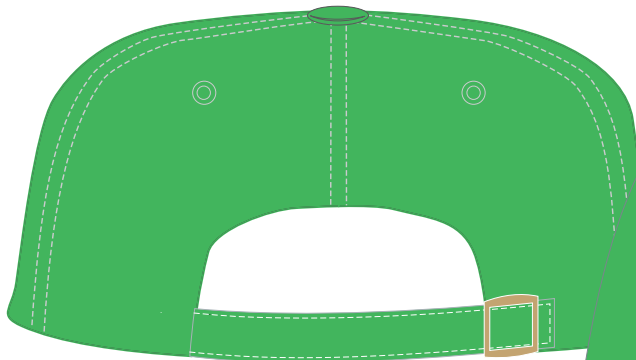

THIS LAYOUT PROVIDED BY: Destroyer Promotional Products, LLC

STYLE: DESTROYER / LUCKY

DETAILS:

- **Material:** 108*56 Garment Washed
- **Closure:** Adj. Buckle
- **Construction:** Unconstructed
- **Crown:** Green
- **Visor:** Green with Contrast Stitching
- **Visor Underneath:** Gray
- **Sandwich Bill:** None
- **Size:** 58 cm
- **Crown Size:** 16 cm
- **Button:** Green
- **Eyelets:** Green
- **Sweatband:** Matching
- **Inside Taping:** Matching

FRONT EMBROIDERY: FLAT

BACK VIEW

PMS Colors
White

Approved by

Date

We Bring People to the Game™

Phone (Corp): 904-819-5621 Phone (Sales): 440-951-6361 Fax: 904-819-5626

1769 Highland View Drive St. Augustine, FL 32092

info@destroyerpp.com

www.destroyerpp.com