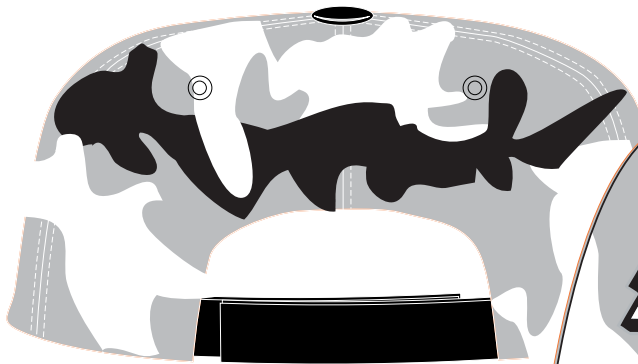

DETAILS:

Material: 10*10 Heavy Cotton
Closure: Adj. Velcro Strap
Construction: Constructed
Crown: Team Color Camo
Visor: Team Color Camo
Visor Underneath: Black
Sandwich Bill: Black
Size: 58 cm
Crown Size: 16 cm (button to bottom of side panel)
Button: Black
Eyelets: Black
Sweatband: Matching
Inside Taping: Matching

FRONT EMBROIDERY: FLAT

BACK VIEW