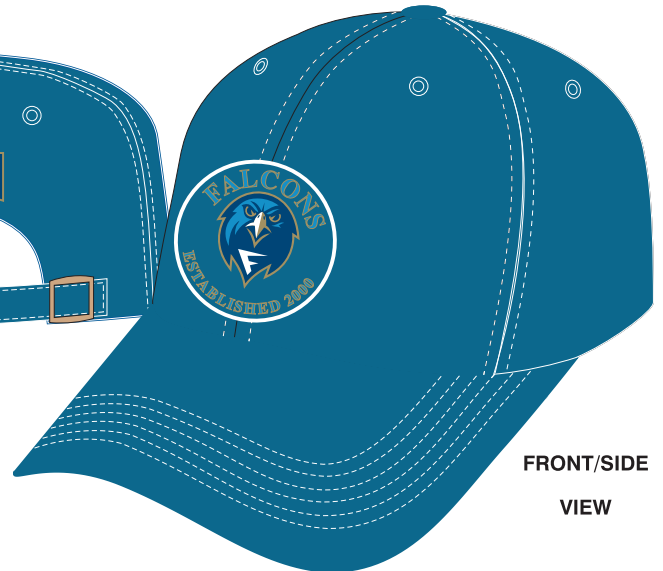

THIS LAYOUT PROVIDED BY: Destroyer Promotional Products, LLC

STYLE: DESTROYER / Satellite

DETAILS:

Material: 108*56 Garment Washed
Closure: Adj. Brass Buckle
Construction: Unconstructed
Crown: Navy with contrast stitching
Visor: Navy with contrast stitching
Visor Underneath: Navy
Sandwich Bill: None
Size: 58 cm
Crown Size: 16 cm (button to bottom of side panel)
Button: Navy
Eyelets: Navy
Sweatband: Matching
Inside Taping: Matching

FRONT EMBROIDERY: FLAT

REAR EMBROIDERY: FLAT

BACK VIEW

FRONT/SIDE VIEW

PMS Colors
Navy: 540
Blue: 542
Gold: 8005
White

Approved by

Date

We Bring People to the Game™