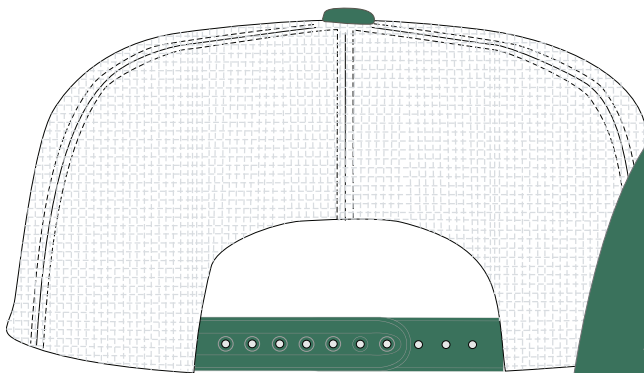

THIS LAYOUT PROVIDED BY: Destroyer Promotional Products, LLC

STYLE: DESTROYER / Sheen

DETAILS:

Material: Satin Feel
Closure: Adj. Plastic Strap
Construction: Constructed
Crown: Green
Visor: Green
Visor Underneath: Green
Sandwich Bill: None
Size: 58 cm
Crown Size: 16 cm (button to bottom of side panel)
Button: Green
Eyelets: Green
Sweatband: Matching
Inside Taping: Green

FRONT EMBROIDERY: FLAT

BACK VIEW

FRONT/SIDE VIEW

PMS Colors
Green 349
Lt. Green 376
Navy 281
Silver 877

Approved by

Date

We Bring People to the Game™

Phone (Corp): 904-819-5621 Phone (Sales): 440-951-636 Fax: 904-19-5626