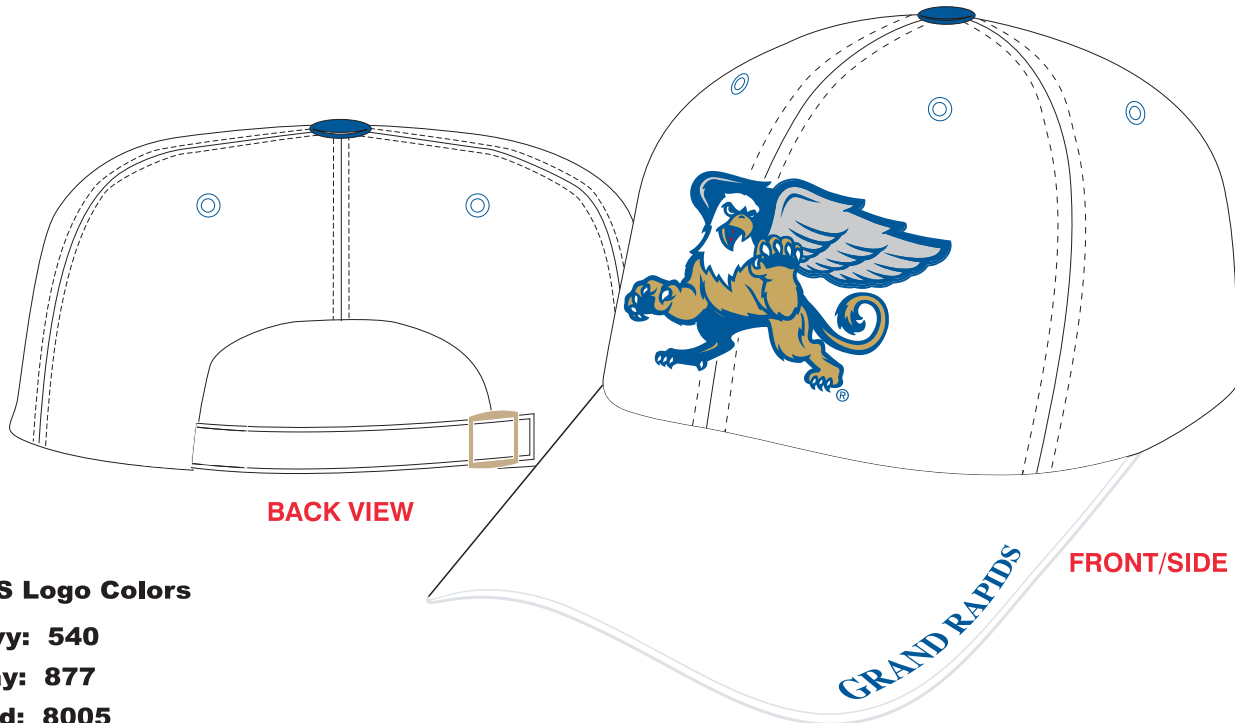

THIS LAYOUT PROVIDED BY: Destroyer Promotional Products, LLC

STYLE: DESTROYER / Snowbird

DETAILS:

Material: 108*56 Garment Washed
Closure: Adj. Brass Buckle
Construction: Unconstructed
Crown: White
Visor: White
Visor Underneath: Navy
Sandwich Bill: None
Size: 58 cm
Crown Size: 16 cm (button to bottom of side panel)
Button: Navy
Eyelets: Navy
Sweatband: Navy
Inside Taping: Navy

FRONT EMBROIDERY: FLAT

BACK VIEW

FRONT/SIDE VIEW

PMS Logo Colors

Navy: 540

Gray: 877

Gold: 8005

Red: 200