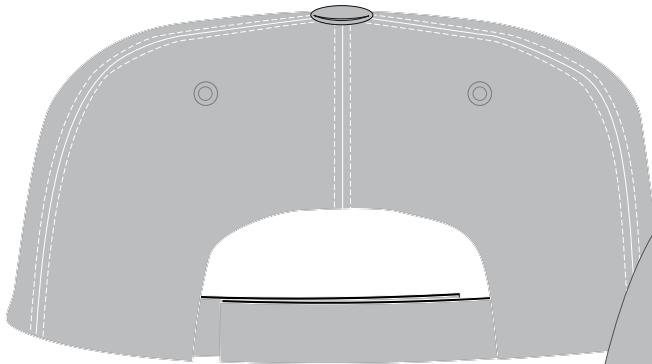

DETAILS:

Material: 108*56 Garment Washed
Closure: Adj. Velcro Strap
Construction: Unconstructed
Crown: Gray
Visor: Gray
Visor Underneath: Gray
Sandwich Bill: None
Size: 58 cm
Crown Size: 16 cm (button to bottom of side panel)
Button: Gray
Eyelets: Gray
Sweatband: Matching
Inside Taping: Matching

FRONT EMBROIDERY: FLAT

BACK VIEW