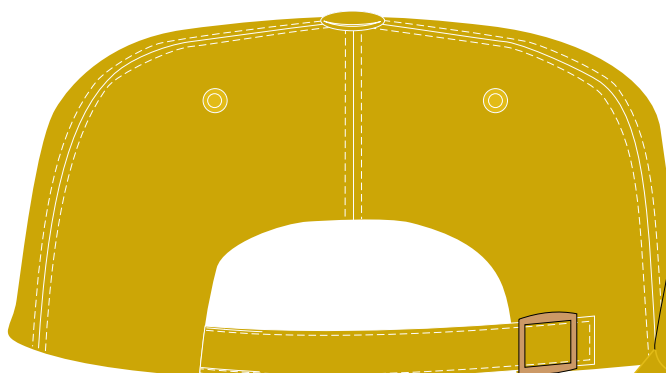

THIS LAYOUT PROVIDED BY: Destroyer Promotional Products, LLC

STYLE: DESTROYER / Timeless

DETAILS:

- Material: 108*56 Garment Washed
- Closure: Adj. Brass Buckle
- Construction: Unconstructed
- Crown: Gold
- Visor: Gold
- Visor Underneath: Gold
- Sandwich Bill: None
- Size: 58 cm
- Crown Size: 16 cm (button to bottom of side panel)
- Button: Gold
- Eyelets: Gold
- Sweatband: Matching
- Inside Taping: Matching

FRONT EMBROIDERY: FLAT

BACK VIEW

FRONT/SIDE VIEW

VIEW

PMS Colors
Navy 540
Red 200

Approved by

Date

We Bring People to the Game™