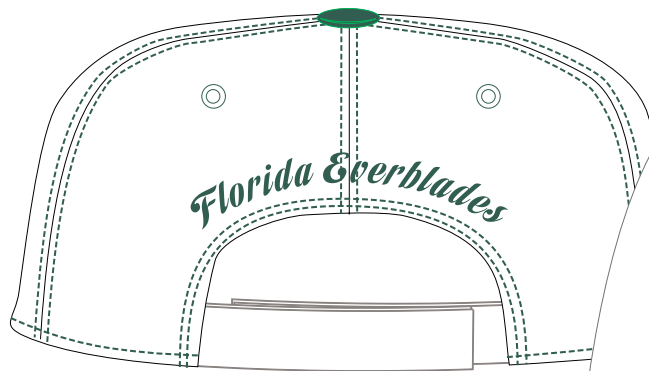

**THIS LAYOUT PROVIDED BY: Destroyer Promotional Products, LLC**

**STYLE: DESTROYER / VENOM**

**DETAILS:**

**Material:** 7x7 Cotton  
**Closure:** Adj. Brass Buckle  
**Construction:** Constructed  
**Crown:** White with Green Contrast Stitching  
**Visor:** White with Green Contrast Stitching  
**Visor Underneath:** Green  
**Sandwich Bill:** None  
**Size:** 58cm  
**Crown Size:** 16cm  
**Button:** Green  
**Eyelets:** Green  
**Sweatband:** Green  
**Inside Taping:** Green

**FRONT EMBROIDERY: 3D**

**BACK VIEW**

**FRONT/SIDE VIEW**

**PMS COLORS**  
**NAVY 281**  
**DK GREEN 349**  
**LT GREEN 376**  
**SILVER 877**

Approved by \_\_\_\_\_

Date \_\_\_\_\_

*We Bring People to the Game™*