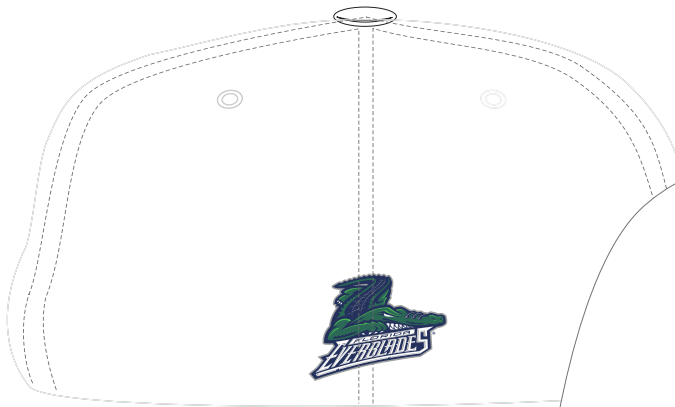

**Size:** Adult

**Crown Size:** 16cm

**Button:** White

**Eyelets:** White

**Sweatband:** Matching

**Inside Taping:** Matching

BACK VIEW

FRONT/SIDE VIEW