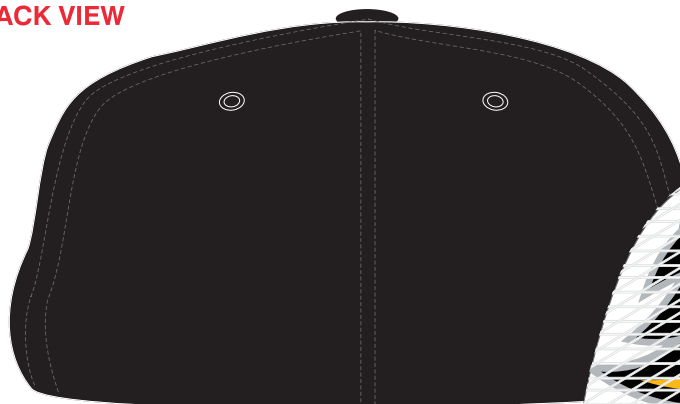

THIS LAYOUT PROVIDED BY: Destroyer Promotional Products, LLC

STYLE: DESTROYER / Bulletproof

**STOCKTON
THUNDER**

FRONT EMBROIDERY: Screenprint under Mesh, Raised Embroidery over mesh

DETAILS:

- **Material:** Super Heavy Brushed w/White Mesh Front
- **Closure:** Flex-Fit
- **Construction:** Constructed
- **Crown:** Black
- **Visor:** Black
- **Visor Underneath:** Black
- **Sandwich Bill:** Gold
- **Size:** Adult
- **Crown Size:** 16cm
- **Button:** Black
- **Eyelets:** Matching
- **Sweatband:** Matching
- **Inside Taping:** Matching

BACK VIEW

LOGO COLORS:

- BLACK
- PMS 130
- PMS 429