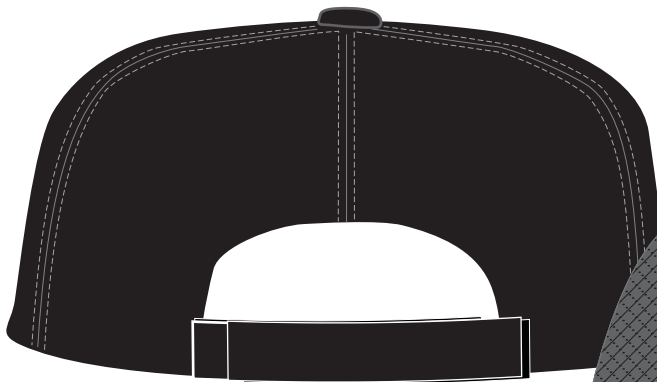

THIS LAYOUT PROVIDED BY:

DESTROYER™ PROMOTIONAL PRODUCTS

STYLE: DESTROYER / Capri

FRONT EMBROIDERY: **RAISED**

DETAILS:

Material: Heavy Cotton Twill w/ front two panels Jersey Mesh

Closure: Adj. Velcro Strap

Construction: Constructed

Crown: Black w/two front panels Gray

Visor: Gray

Visor Underneath: Gray

Sandwich Bill: None

Size: Adult

Crown Size: 16cm

Button: Black

Eyelets: Matching

Sweatband: Matching

Inside Taping: Matching

BACK VIEW

FRONT/SIDE VIEW

SIGNATURE _____ DATE _____

* PLEASE NOTE * ORDERS WILL NOT BE PROCESSED PRIOR TO SIGNED APPROVAL. BUYER WILL BE HELD RESPONSIBLE FOR RUSH CHARGES, AND/OR MISSED SHIP DATES, DUE TO DELAYED RESPONSE TIMES.