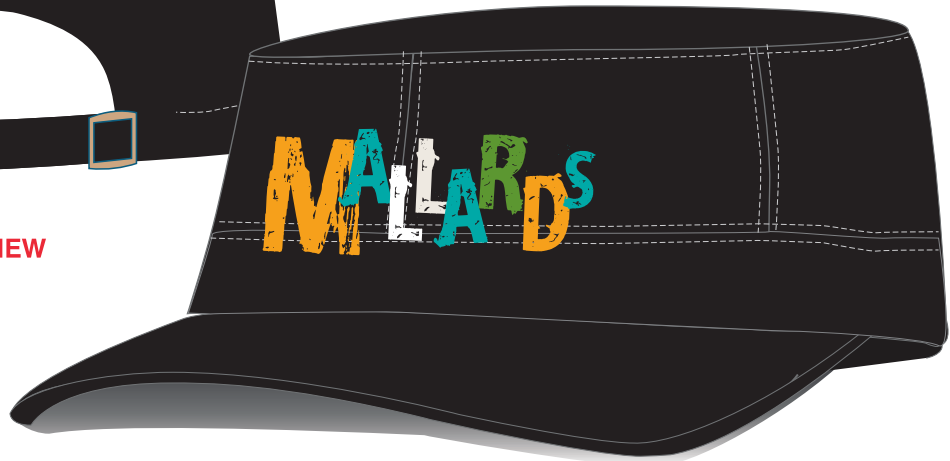

THIS LAYOUT PROVIDED BY:

DESTROYER™

PROMOTIONAL PRODUCTS

STYLE: DESTROYER / Flake

FRONT EMBROIDERY: **Screenprint**

DETAILS:

Material: Canvas

Closure: Adj. Brass Buckle

Construction: Unconstructed

Crown: Black

Visor: Black

Visor Underneath: Black

Sandwich Bill: None

Size: Adult

Crown Size:

Button:

Eyelets:

Sweatband:

Inside Taping: Matching

BACK VIEW

FRONT/SIDE VIEW

SIGNATURE _____ DATE _____

* PLEASE NOTE * ORDERS WILL NOT BE PROCESSED PRIOR TO SIGNED APPROVAL. BUYER WILL BE HELD RESPONSIBLE FOR RUSH CHARGES, AND/OR MISSED SHIP DATES, DUE TO DELAYED RESPONSE TIMES.