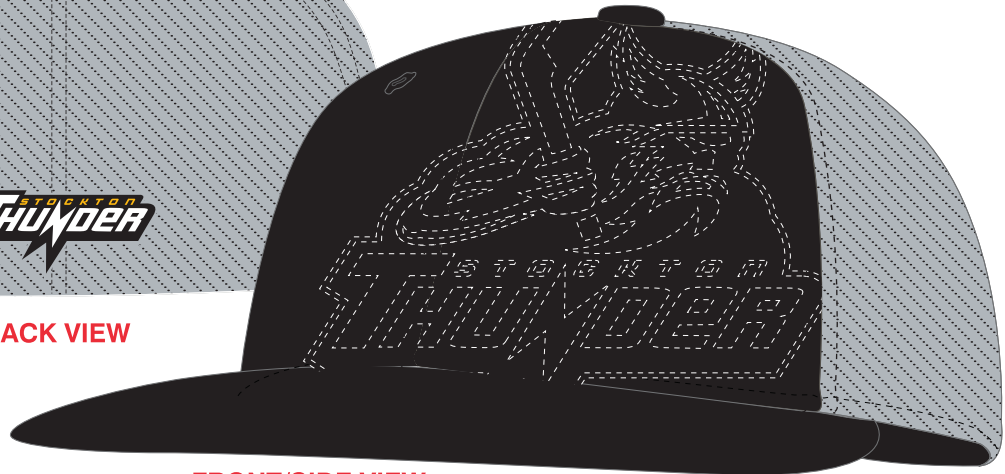

THIS LAYOUT PROVIDED BY:

DESTROYER™

PROMOTIONAL PRODUCTS

STYLE: DESTROYER / Jump

FRONT EMBROIDERY: Running stitch oversize to cover left front panel

DETAILS:

Material: Acrylic Wool with Spandex

Closure: Flex-Fit

Construction: Constructed

Crown: Gray w/front panels Black

Visor: Flat Bill - Black

Visor Underneath: Black

Sandwich Bill: None

Size: Adult

Crown Size: 16cm

Button: Black

Eyelets: Matching

Sweatband: Matching

Inside Taping: Matching

BACK VIEW

FRONT/SIDE VIEW

SIGNATURE _____ DATE _____

* PLEASE NOTE * ORDERS WILL NOT BE PROCESSED PRIOR TO SIGNED APPROVAL. BUYER WILL BE HELD RESPONSIBLE FOR RUSH CHARGES, AND/OR MISSED SHIP DATES, DUE TO DELAYED RESPONSE TIMES.