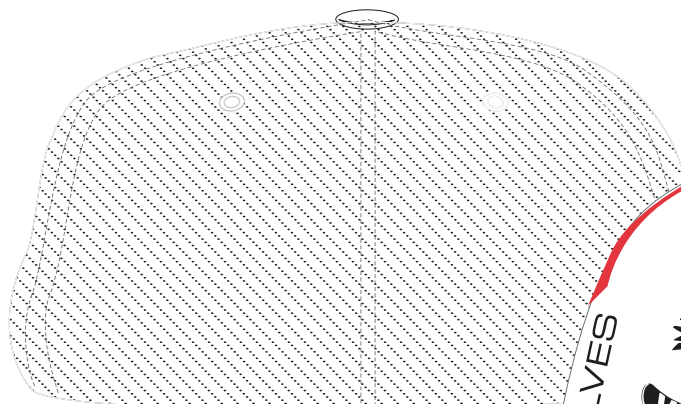

THIS LAYOUT PROVIDED BY:

DESTROYER™

PROMOTIONAL PRODUCTS

STYLE: DESTROYER / Perculator

FRONT EMBROIDERY: RAISED

DETAILS:

Material: Jersey Mesh w/two front panels Heavy Cotton Twill

Closure: Flex Fit

Construction: Constructed

Crown: White

Visor: White

Visor Underneath: Gray

Sandwich Bill: Black

Size: Adult

Crown Size: 16cm

Button: White

Eyelets: White

Sweatband: Matching

Inside Taping: Matching

BACK VIEW

FRONT/SIDE VIEW

SIGNATURE _____ DATE _____

* PLEASE NOTE * ORDERS WILL NOT BE PROCESSED PRIOR TO SIGNED APPROVAL. BUYER WILL BE HELD RESPONSIBLE FOR RUSH CHARGES, AND/OR MISSED SHIP DATES, DUE TO DELAYED RESPONSE TIMES.