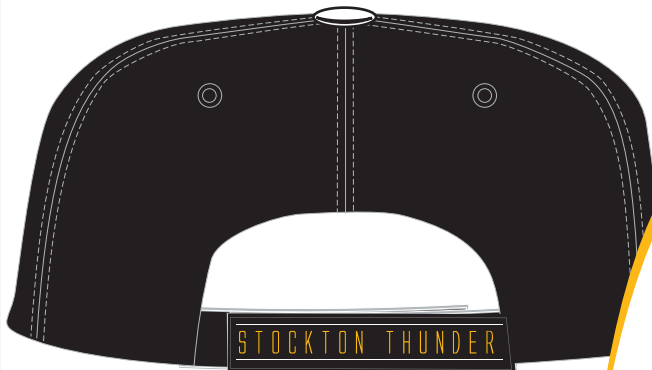

THIS LAYOUT PROVIDED BY: Destroyer Promotional Products, LLC

STYLE: DESTROYER / Reflex

DETAILS:

Material: Super Heavy Brushed Cotton

Closure: Adj. Velcro Strap

Construction: Constructed

Crown: Black w/White front, Gold piping

Visor: White

Visor Underneath: White

Sandwich Bill: Gold

Size: Adult

Crown Size: 16cm

Button: White

Eyelets: Matching

Sweatband: Matching

Inside Taping: Matching

FRONT EMBROIDERY: RAISED

BACK VIEW

LOGO COLORS:

- BLACK
- PMS 130
- PMS 429

FRONT/SIDE VIEW

Approved by

Date