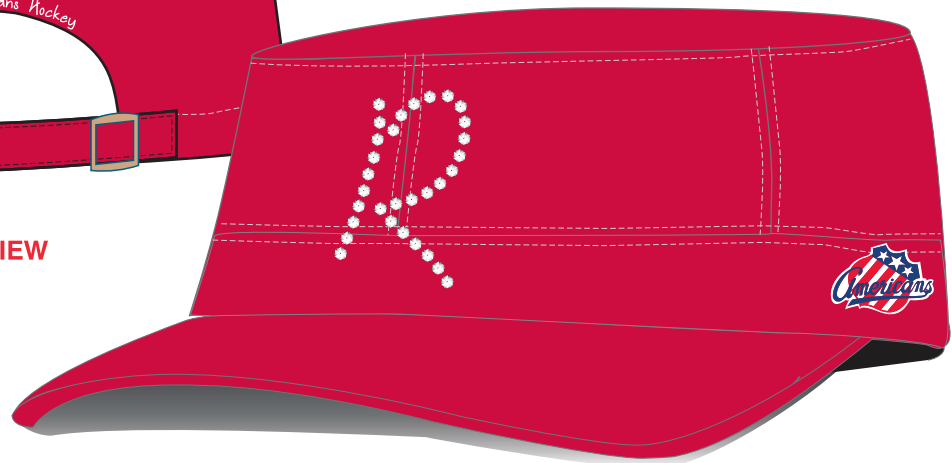

Construction: Unconstructed

Crown: Red

Visor: Red

Visor Underneath: Red

Sandwich Bill: None

Size: Adult

Crown Size:

Button:

Eyelets:

Sweatband:

Inside Taping: Matching

BACK VIEW

FRONT/SIDE VIEW

SIGNATURE _____ DATE _____

* PLEASE NOTE * ORDERS WILL NOT BE PROCESSED PRIOR TO SIGNED APPROVAL. BUYER WILL BE HELD RESPONSIBLE FOR RUSH CHARGES, AND/OR MISSED SHIP DATES, DUE TO DELAYED RESPONSE TIMES.