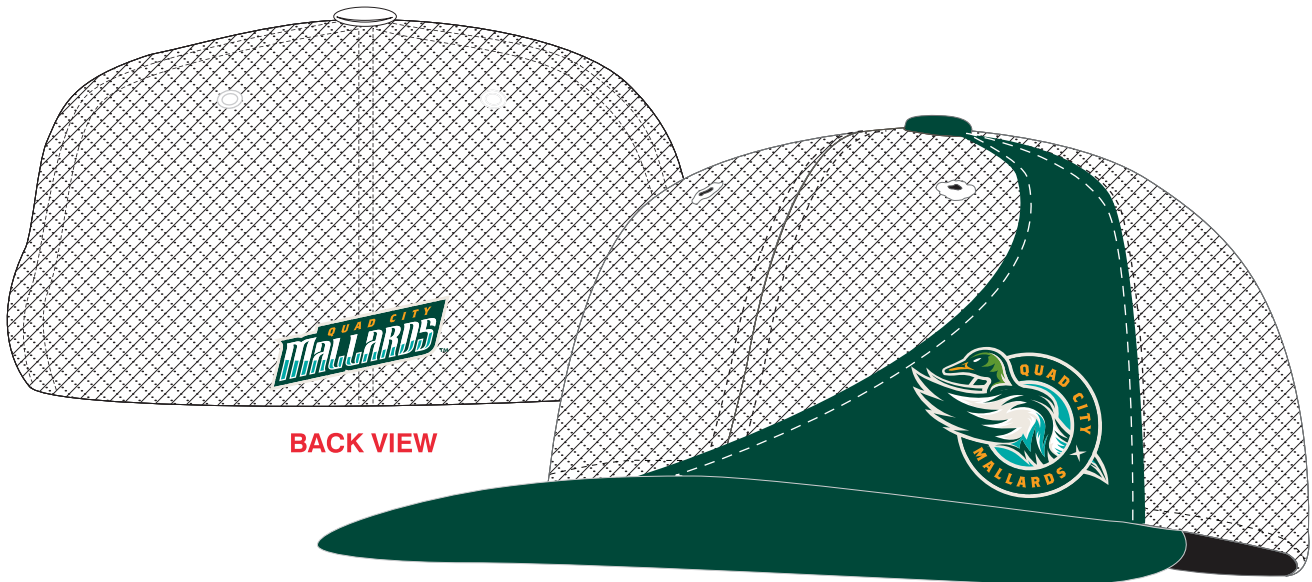

THIS LAYOUT PROVIDED BY:

DESTROYER™ PROMOTIONAL PRODUCTS

STYLE: DESTROYER / Wasted

DETAILS:

Material: Acrylic Wool w/Spandex

Closure: Flex-Fit

Construction: Constructed

Crown: White w/Green Insert

Visor: Flat Bill - Green

Visor Underneath: Green

Sandwich Bill: None

Size: Adult

Crown Size: 16cm

Button: Green

Eyelets: White

Sweatband: Matching

Inside Taping: Matching

FRONT EMBROIDERY: **RAISED**

BACK VIEW

FRONT/SIDE VIEW

SIGNATURE _____ DATE _____

* PLEASE NOTE * ORDERS WILL NOT BE PROCESSED PRIOR TO SIGNED APPROVAL. BUYER WILL BE HELD RESPONSIBLE FOR RUSH CHARGES, AND/OR MISSED SHIP DATES, DUE TO DELAYED RESPONSE TIMES.